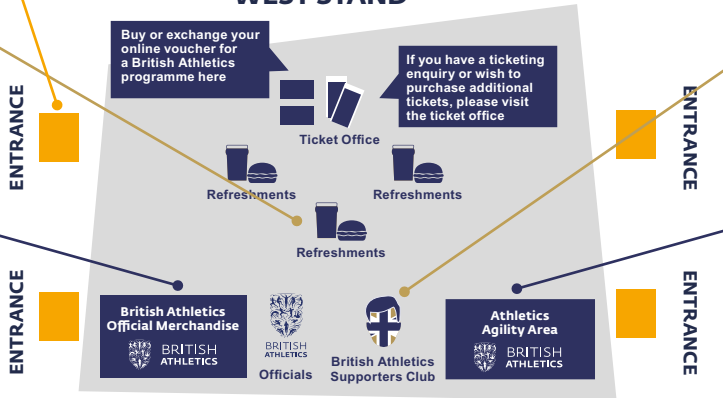

Travelling by Bus

The nearest bus stops to the Emirates Arena are at The Forge Retail Park just a short walk away. To plan your bus journey please [click here](#)

Travelling by Train

The newly renovated Dalmarnock Rail Station is just a short walk from the Emirates Arena. Train services at this station run on a 4 per hour basis all day on Monday to Saturday on the Argyle Line through Glasgow Central Low Level. To plan your train journey please [click here](#)

SPECTATOR HUB

OPEN: 11:15 - 13:00

Witness athletes begin their warm up prior to the match at the viewing platform, don't miss this unique opportunity!

Make sure you don't miss Sainsbury's who will be handing out complimentary healthy snacks!

Feeling peckish? Treat yourself to range of tasty food and drinks.

British Athletics Official Merchandise offers a range of fantastic quality items. Get your hands on your very own mini Brit Bear!

Want to get involved in athletics? Visit the British Athletics Supporters Club and UKA Officials stands for more information.

The Athletics Agility Area is perfect for kids to get involved, try out their athletics skills and have fun!

Buy or exchange your online voucher for a British Athletics programme here

If you have a ticketing enquiry or wish to purchase additional tickets, please visit the ticket office