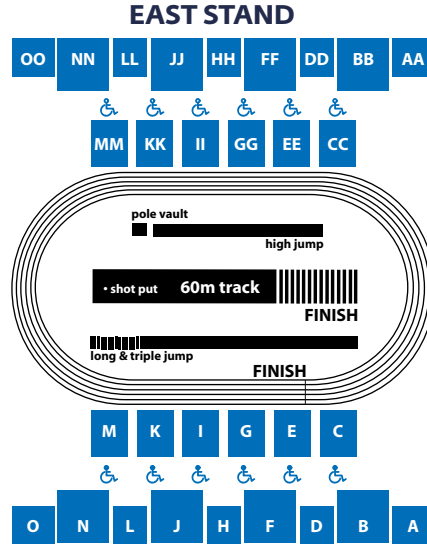

SPECTATOR HUB

OPEN: 11:15 - 13:00

Witness athletes begin their warm up prior to the match at the viewing platform, don't miss this unique opportunity!

Make sure you don't miss Sainsbury's who will be handing out complimentary healthy snacks!

Feeling peckish? Treat yourself to range of tasty food and drinks.

British Athletics Official Merchandise offers a range of fantastic quality items. Get your hands on your very own mini Brit Bear!

Want to get involved in athletics? Visit the British Athletics Supporters Club and UKA Officials stands for more information.

The Athletics Agility Area is perfect for kids to get involved, try out their athletics skills and have fun!