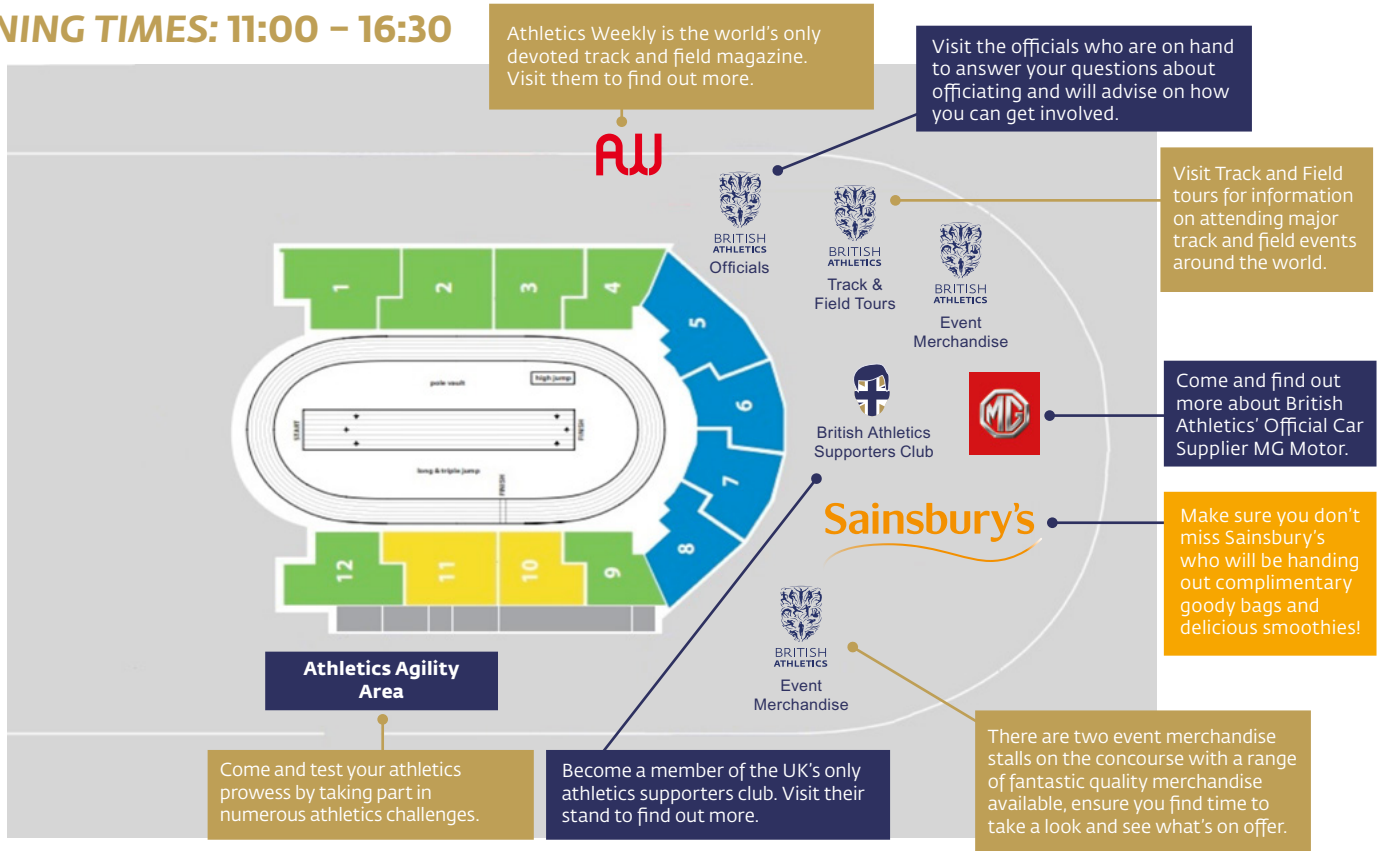

SPECTATOR HUB

OPENING TIMES: 11:00 – 16:30