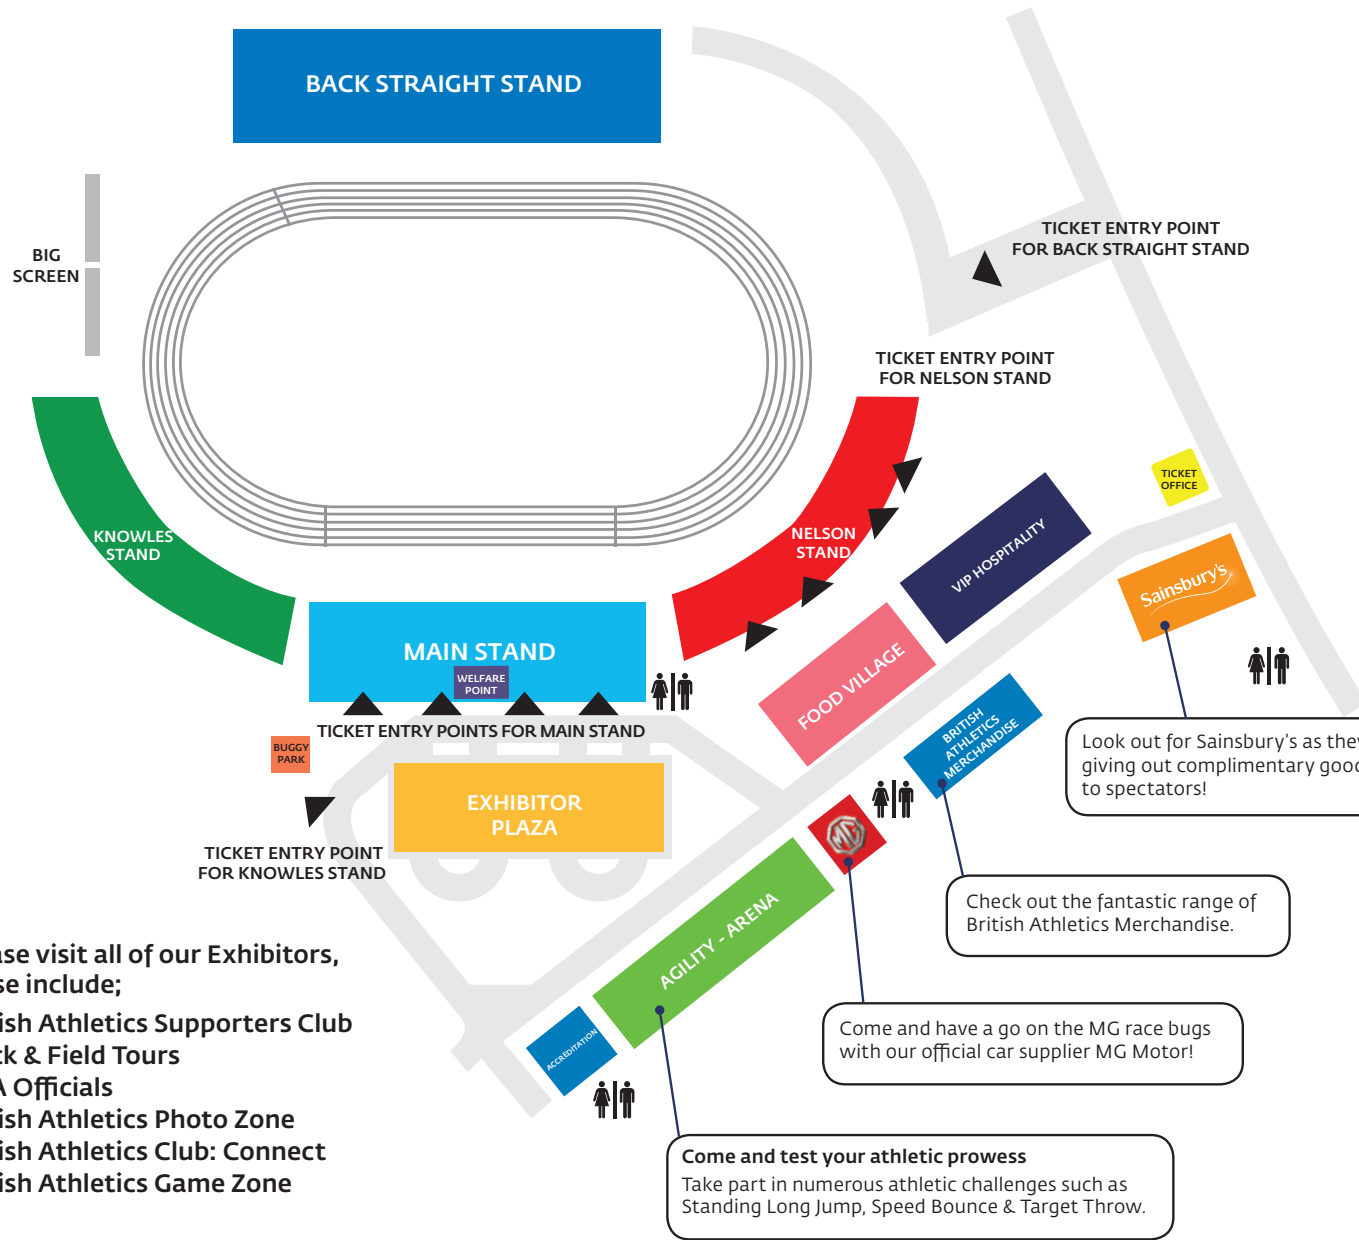

Spectator Village

Look out for Brit-Bear who will be mingling with spectators throughout the weekend.

Look out for Sainsbury's as they are giving out complimentary goodies to spectators!

Check out the fantastic range of British Athletics Merchandise.

Come and have a go on the MG race bugs with our official car supplier MG Motor!

Come and test your athletic prowess
Take part in numerous athletic challenges such as Standing Long Jump, Speed Bounce & Target Throw.

1. Please visit all of our Exhibitors, these include;
2. British Athletics Supporters Club
   - Track & Field Tours
   - UKA Officials
   - British Athletics Photo Zone
   - British Athletics Club: Connect
   - British Athletics Game Zone